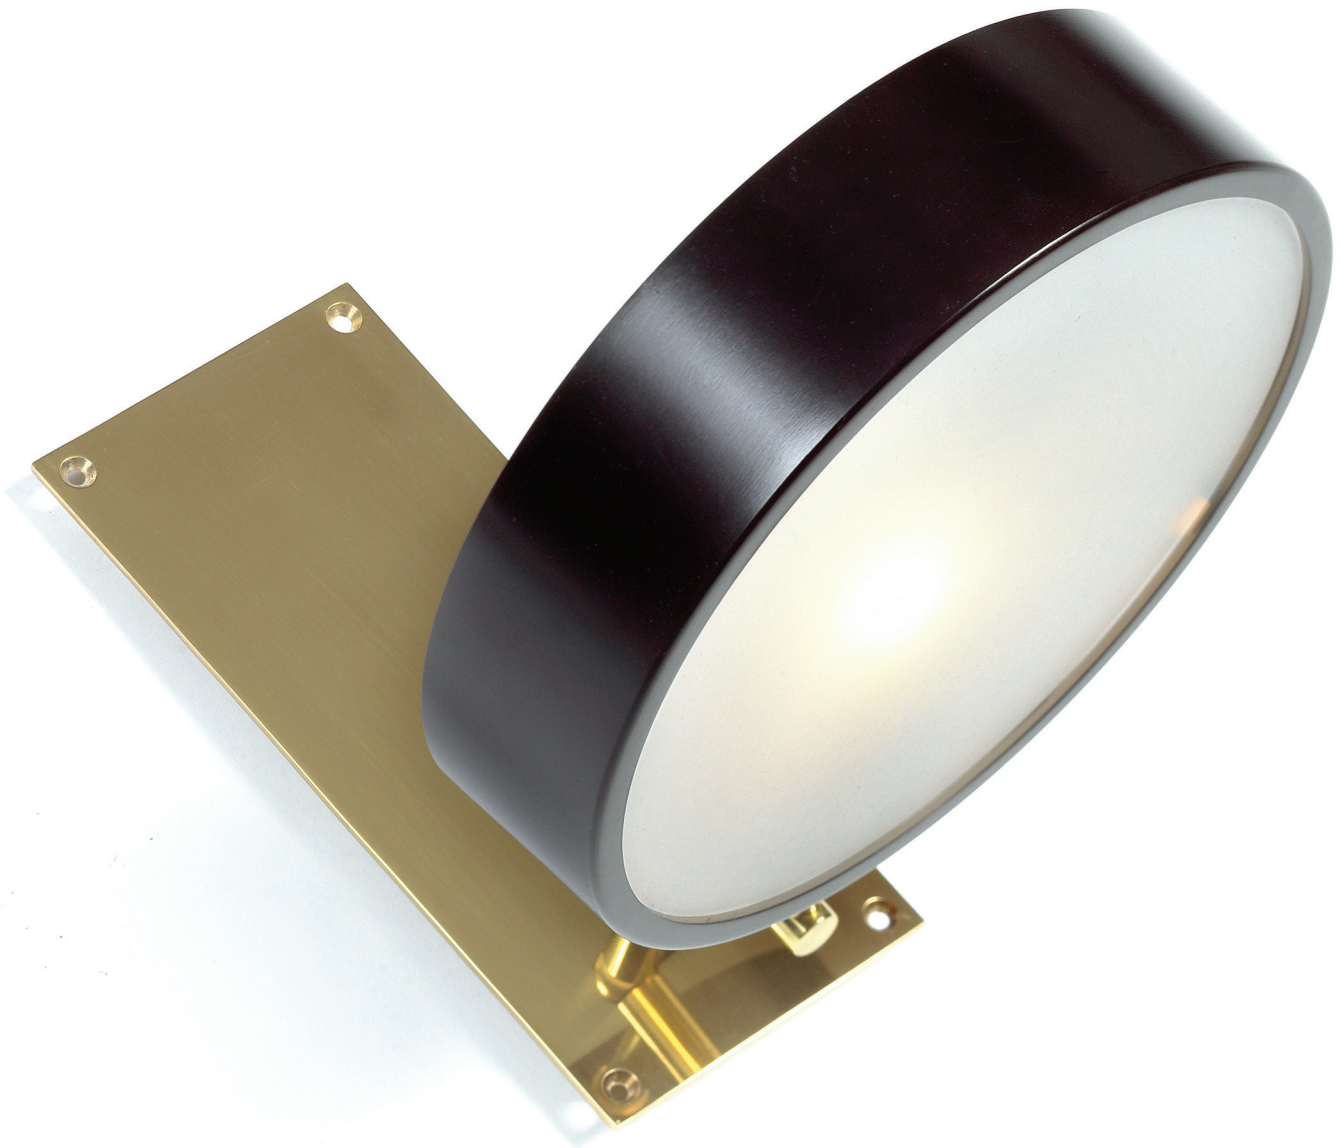

STUDIO VAN DEN AKKER  
ROB COPLEY + SEAN ROBINS

the abbott tilt wall sconce

WIDTH: 10"  
DEPTH: 4 ¾"  
HEIGHT: 13 ¾"

Please confirm details  
of this tear sheet with  
your Studio Van den Akker  
sales associate