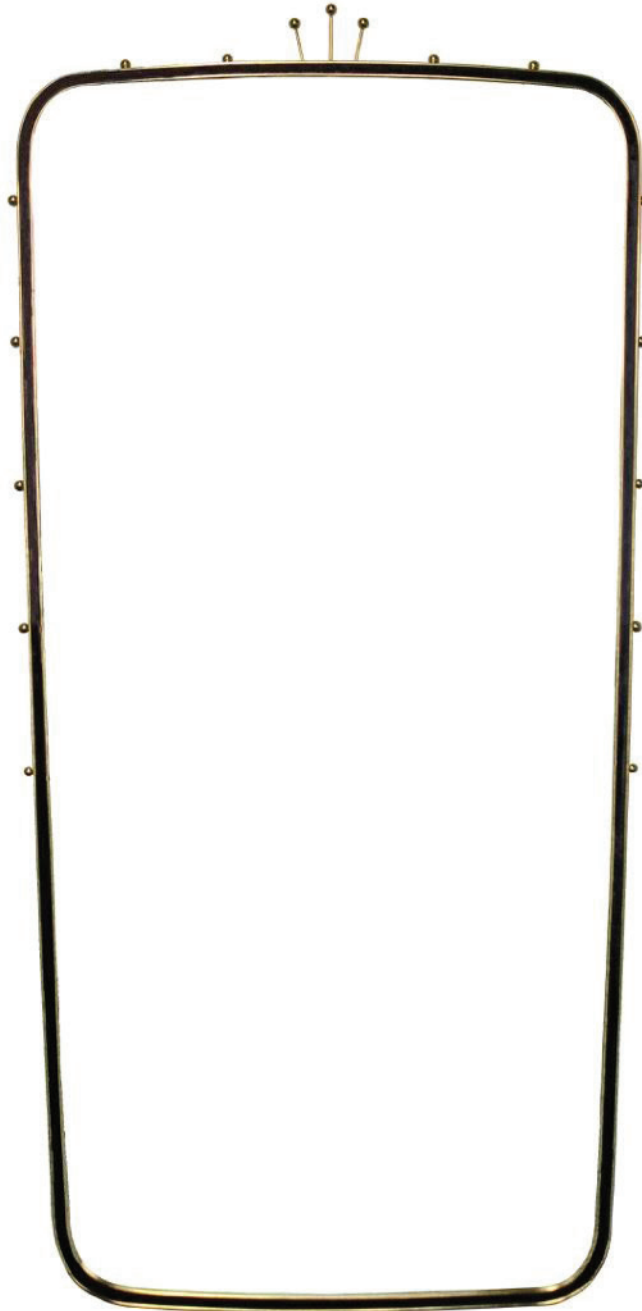

STUDIO VAN DEN AKKER
ROB COPLEY + SEAN ROBINS

the daniel wall mirror

WIDTH: 24"
DEPTH: 1"
HEIGHT: 51"

Please confirm details
of this tear sheet with
your Studio Van den Akker
sales associate