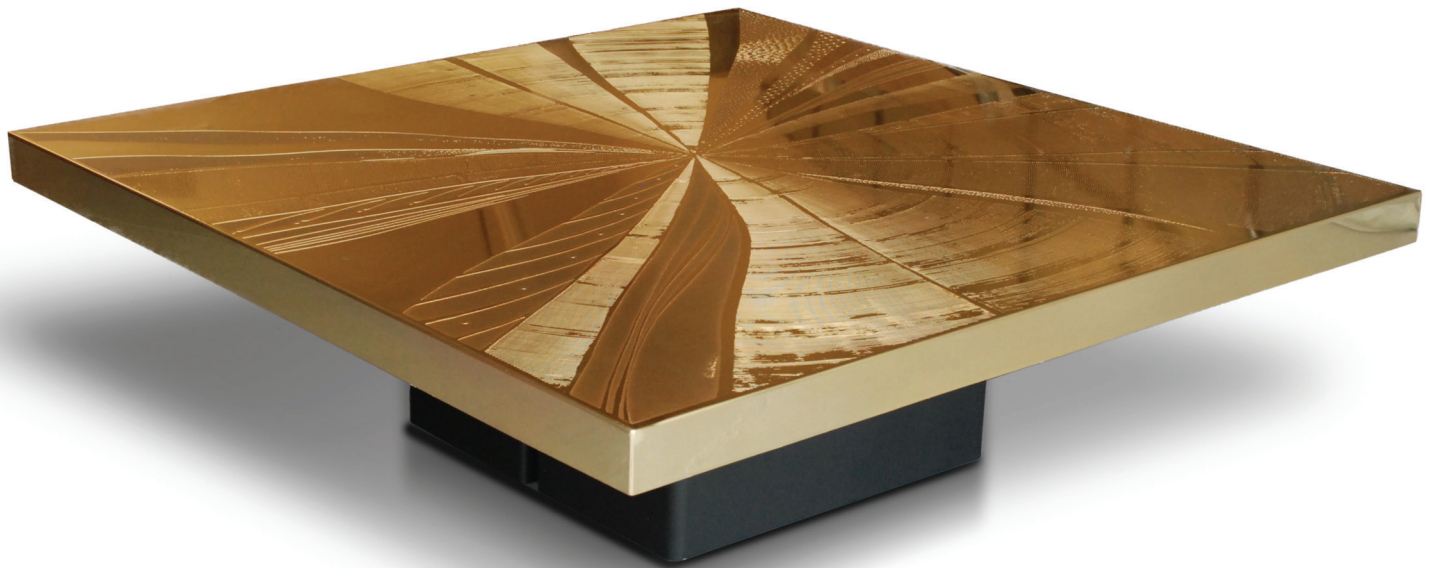

### the manga cocktail table

By Christian Heckscher for  
Studio Van den Akker

HEIGHT: 13"  
DEPTH: 43 ½"  
WIDTH: 43 ½"

Please confirm details  
of this tear sheet with  
your Studio Van den Akker  
sales associate