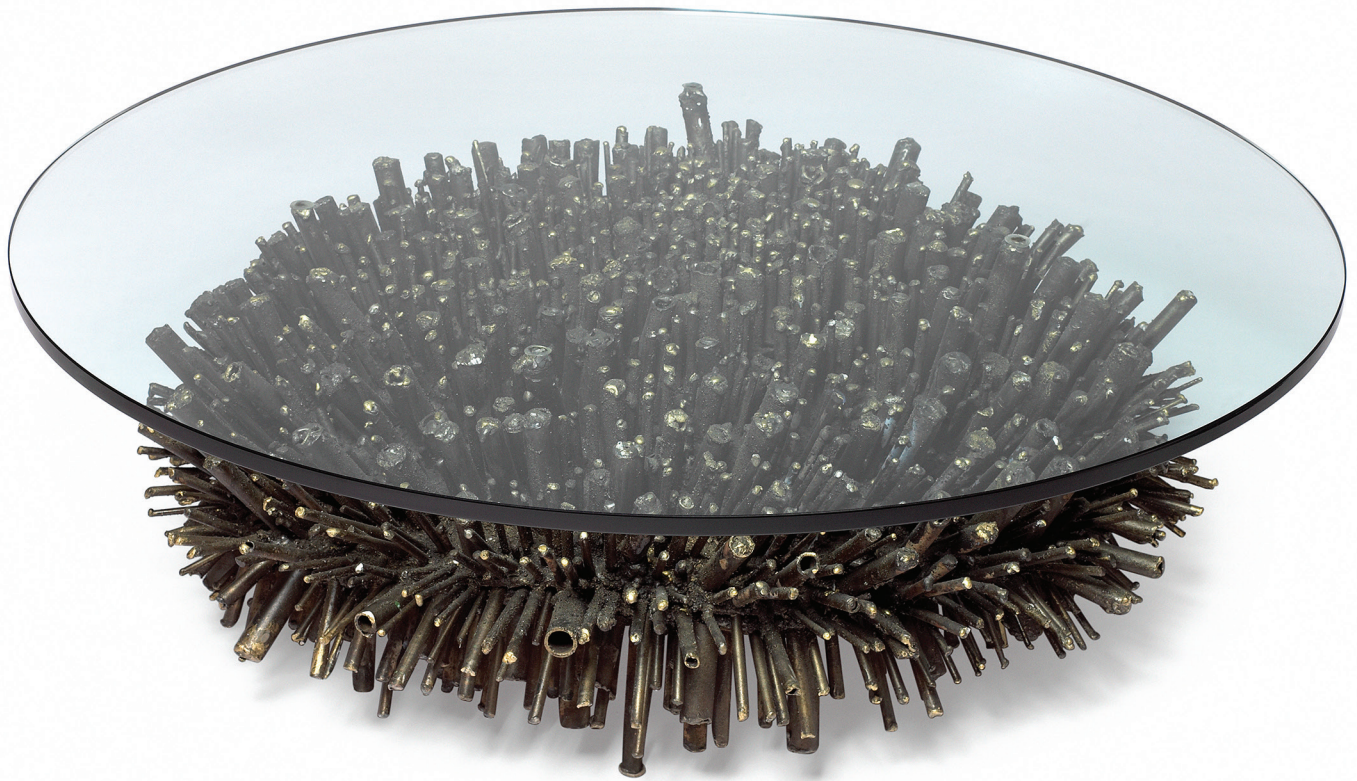

STUDIO VAN DEN AKKER
ROB COPLEY + SEAN ROBINS

the urchin cocktail table

By James Bearden

Available in a variety of metal finishes.
Fully customizable.

DIAMETER: 48"
HEIGHT: 15 1/2"

Please confirm details
of this tear sheet with
your Studio Van den Akker
sales associate